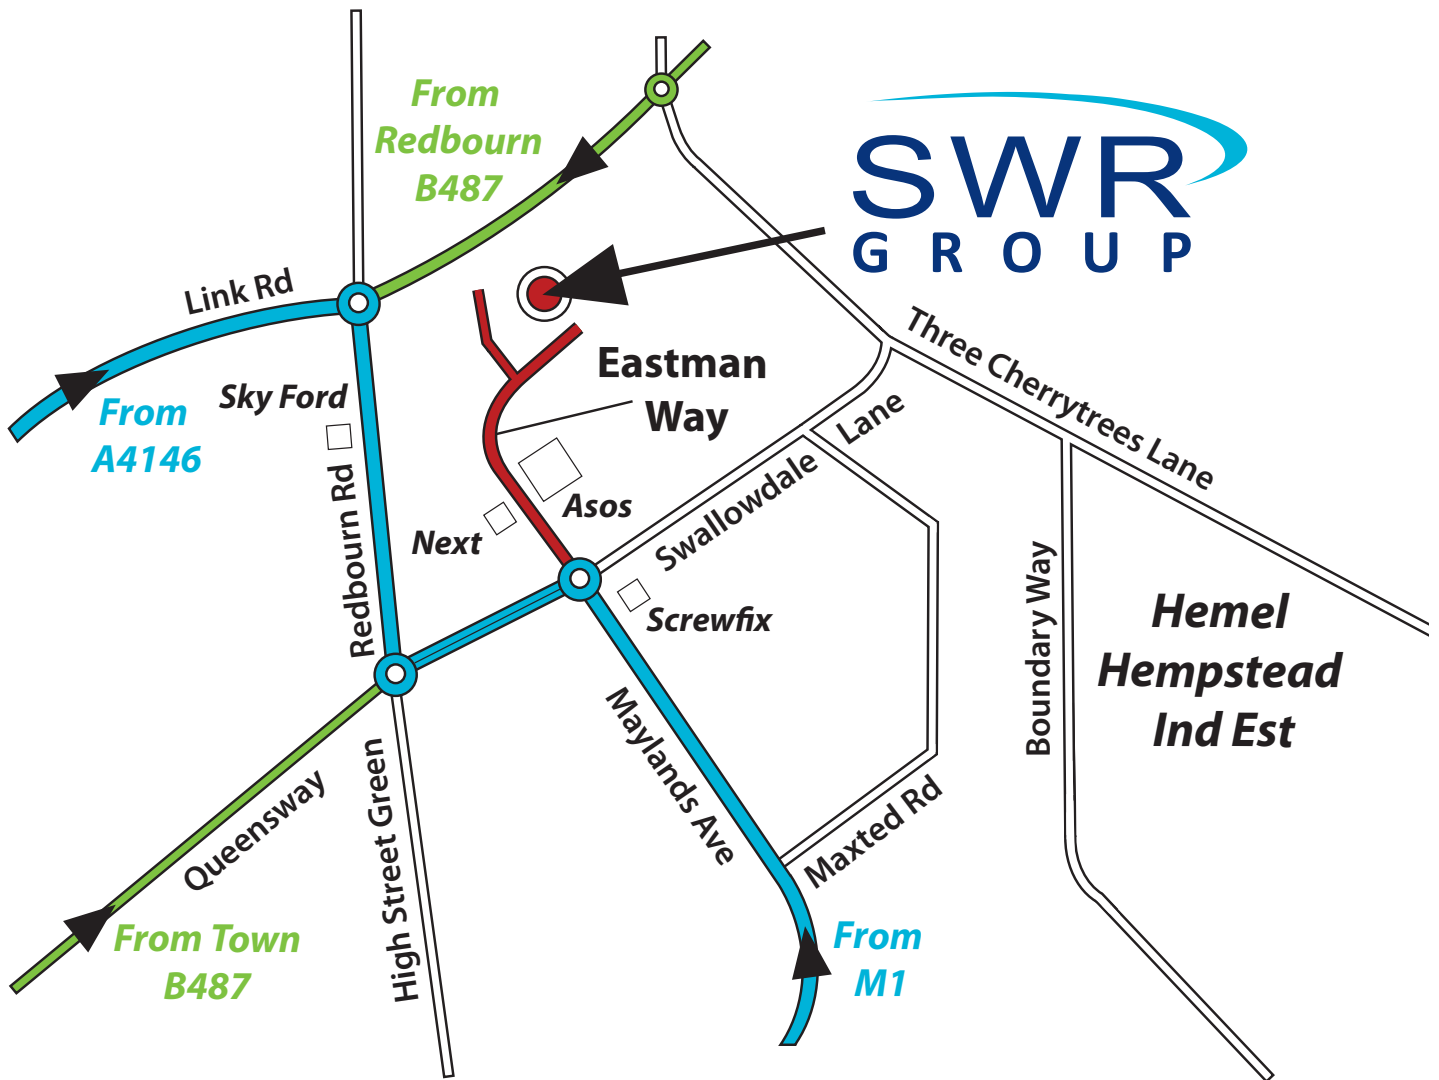

## Showroom Directions:

**Address:**  
Units 3 - 4  
Eastman Way  
Hemel Hempstead  
Hertfordshire  
HP2 7DU

**Opening Times:**  
Monday - Friday 8:30 - 17:00  
Saturday 10:00 - 15:00

**Give us a Call:**  
If you need directions please dont hesitate  
to call us on: 01442 219611